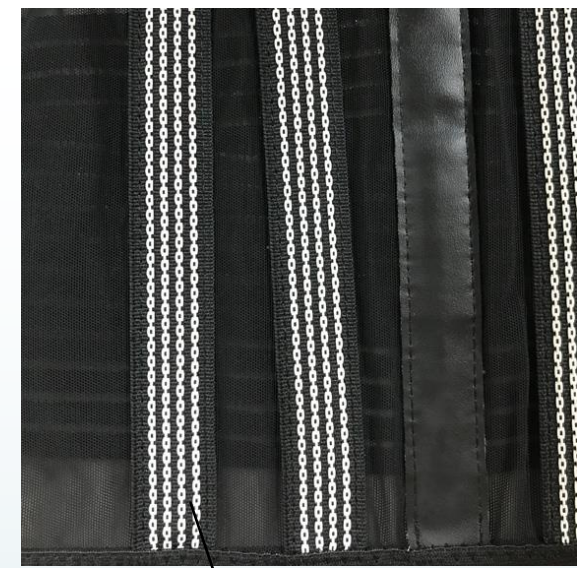

# ● Elasticity Elastic Neoprene Back Support Brace

Inside :

Velcro Plush

Neoprene

Support back straps

Flexible Elastic

**KUWA0005**

- **Neoprene Stabilized Lumbar Lower Back Support Brace**

EVA

Lycra + Neoprene+ Velvet

PVC

**KUWA0006**

## ● Back Brace with Mesh Fabric

Inside : Velcro

PVC + Support back straps

Anti slip strip

Mesh

Flexible  
Elastic

Tricot

**KUWA0007**

- **Flexible Elastic Back brace**

Inside : Velcro

Flexible Elastic

Support back straps

Neoprene

● **Fitness Belt**

Inner layer : EVA

Metal buckle