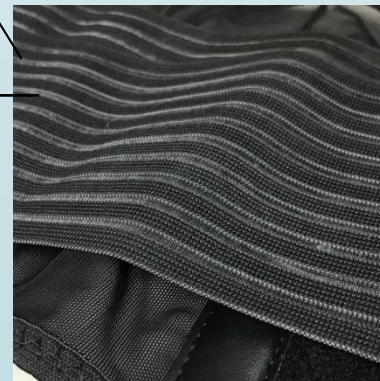

EVA

Lycra + Neoprene+ Velvet

PVC

**KUWA0006**

## ● Back Brace with Mesh Fabric

Inside : Velcro

PVC + Support back straps

Anti slip strip

Mesh

Flexible  
Elastic

Tricot

**KUWA0007**

- **Flexible Elastic Back brace**

Inside : Velcro

Flexible Elastic

Support back straps

Neoprene

● **Fitness Belt**

Inner layer : EVA

Metal buckle