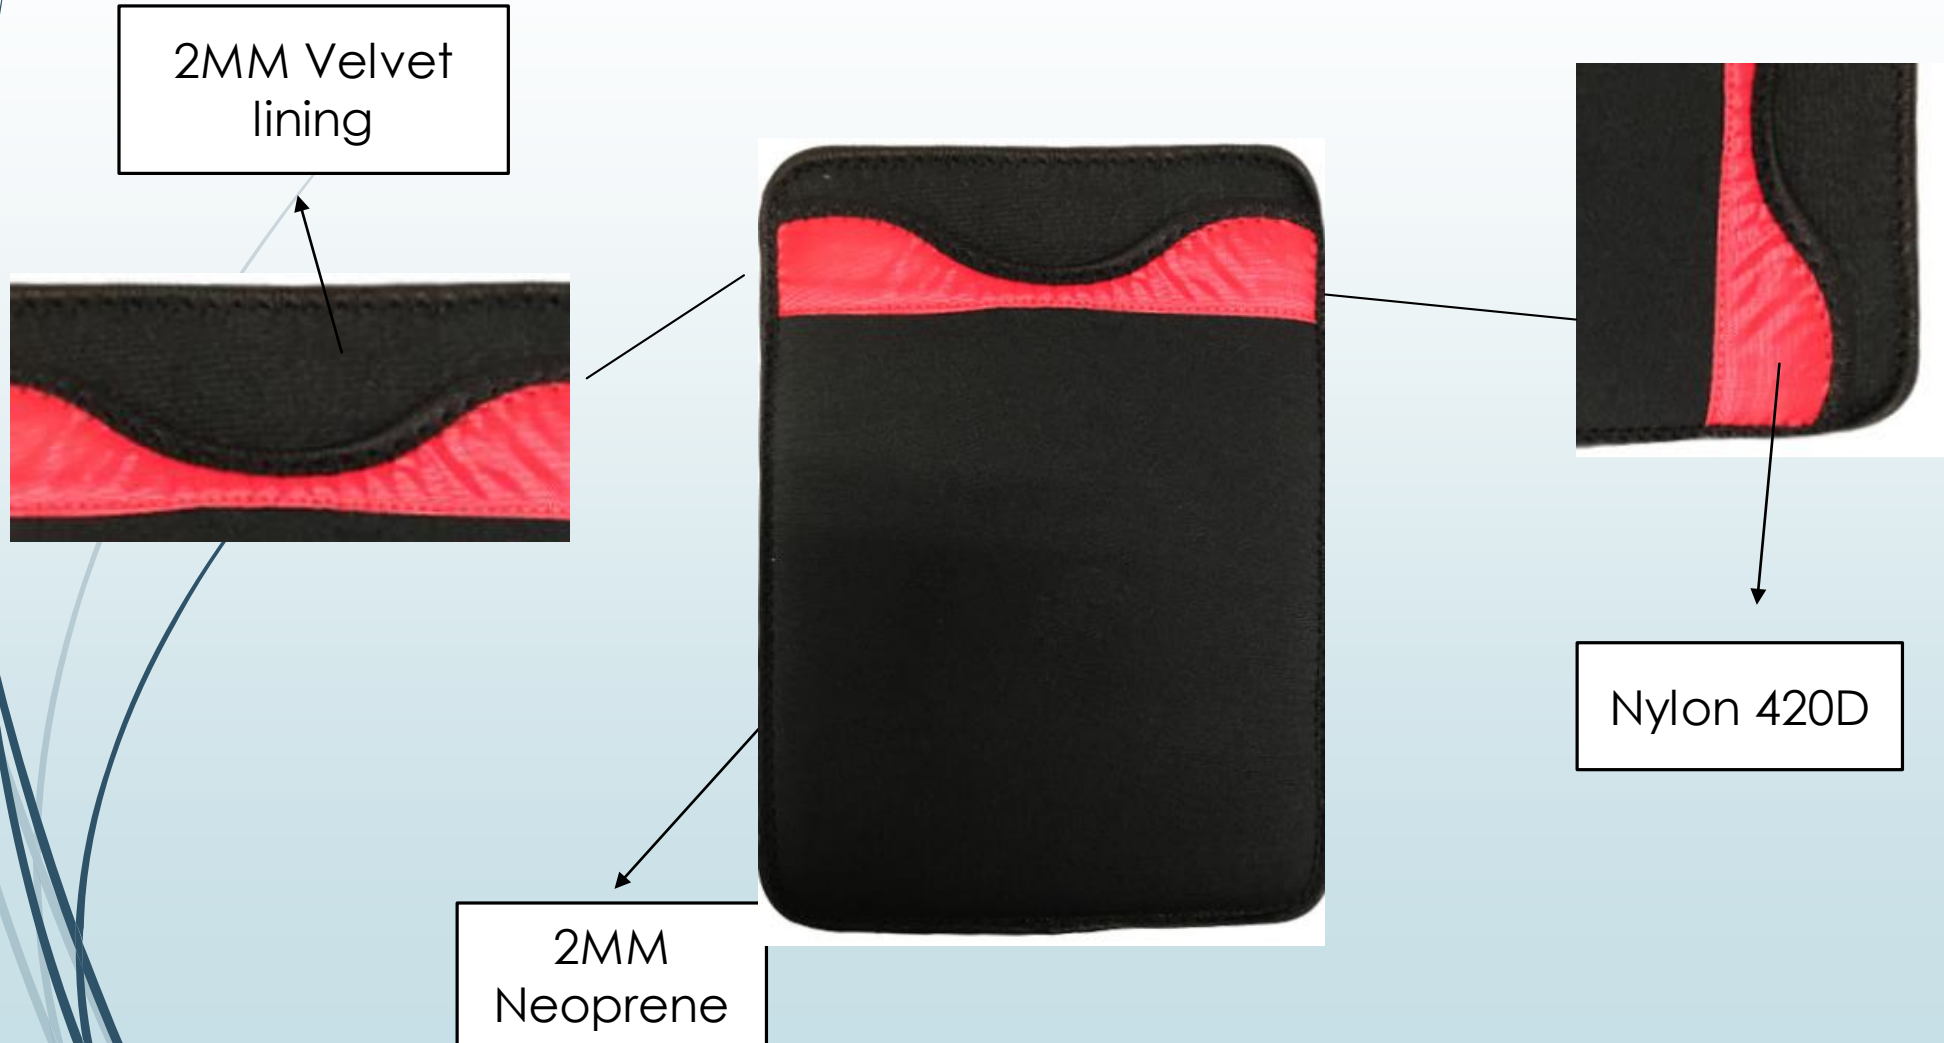

# Laptop Bags - Tablet Sleeve

- **Vertical Tablet Neoprene Case**

- **Top Loading Tablet Neoprene Case with Velcro Secure Closing**

2MM  
Neoprene

Inside :

2MM Velvet  
lining

- **Top Loading Tablet Neoprene Case with Zipper Closure**