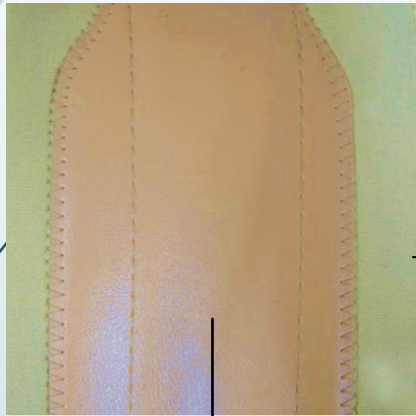

Support Braces - Wrist Support

- **Wrist Support Brace with adjustable Velcro**

PVC
Inner layer : Aluminum Plate

Velcro

Taiwan Velcro Plush

Neoprene + Nylon

● Aluminum Bracket Wrist Support Brace

Taiwan Velcro Plush

Inner layer : Aluminum Plate

Neoprene + Nylon

Webbing

Rectangular buckle

● Support Wrist Protective Brace

Neoprene +
Nylon

Webbing

Metal buckle

Inner layer : Aluminum Plate

Neoprene + Nylon

Taiwan
Velcro Plush

● Thumb Stabilizer Wrist Protective Brace

● Thumb Stabilizer Wrist Protective Brace

Neoprene + Polyester + Velvet

Webbing