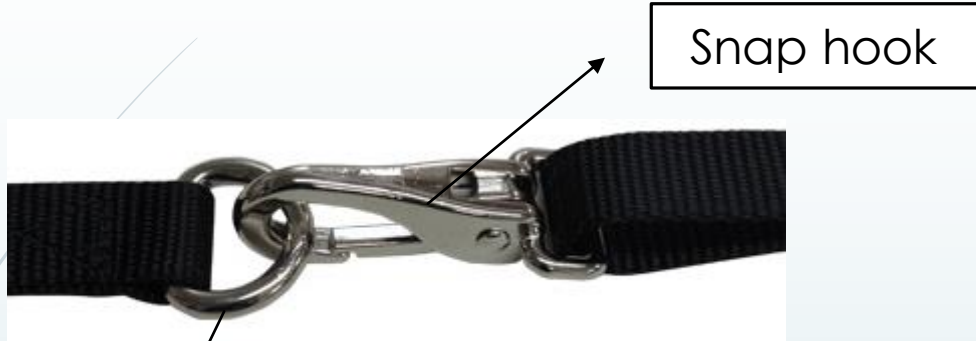

Equestrian equipment - Horse Harness

- Horse Nylon Harness with Plush

Nylon Webbing + Plush

O ring

Slide buckle

D ring

TJHH0001

● Horse Nylon Harness

TJHH0002

- Horse Nylon EPE Harness with Velvet

Nylon Webbing + EPE + Velvet fabric

O ring

Snap hook

Slide buckle